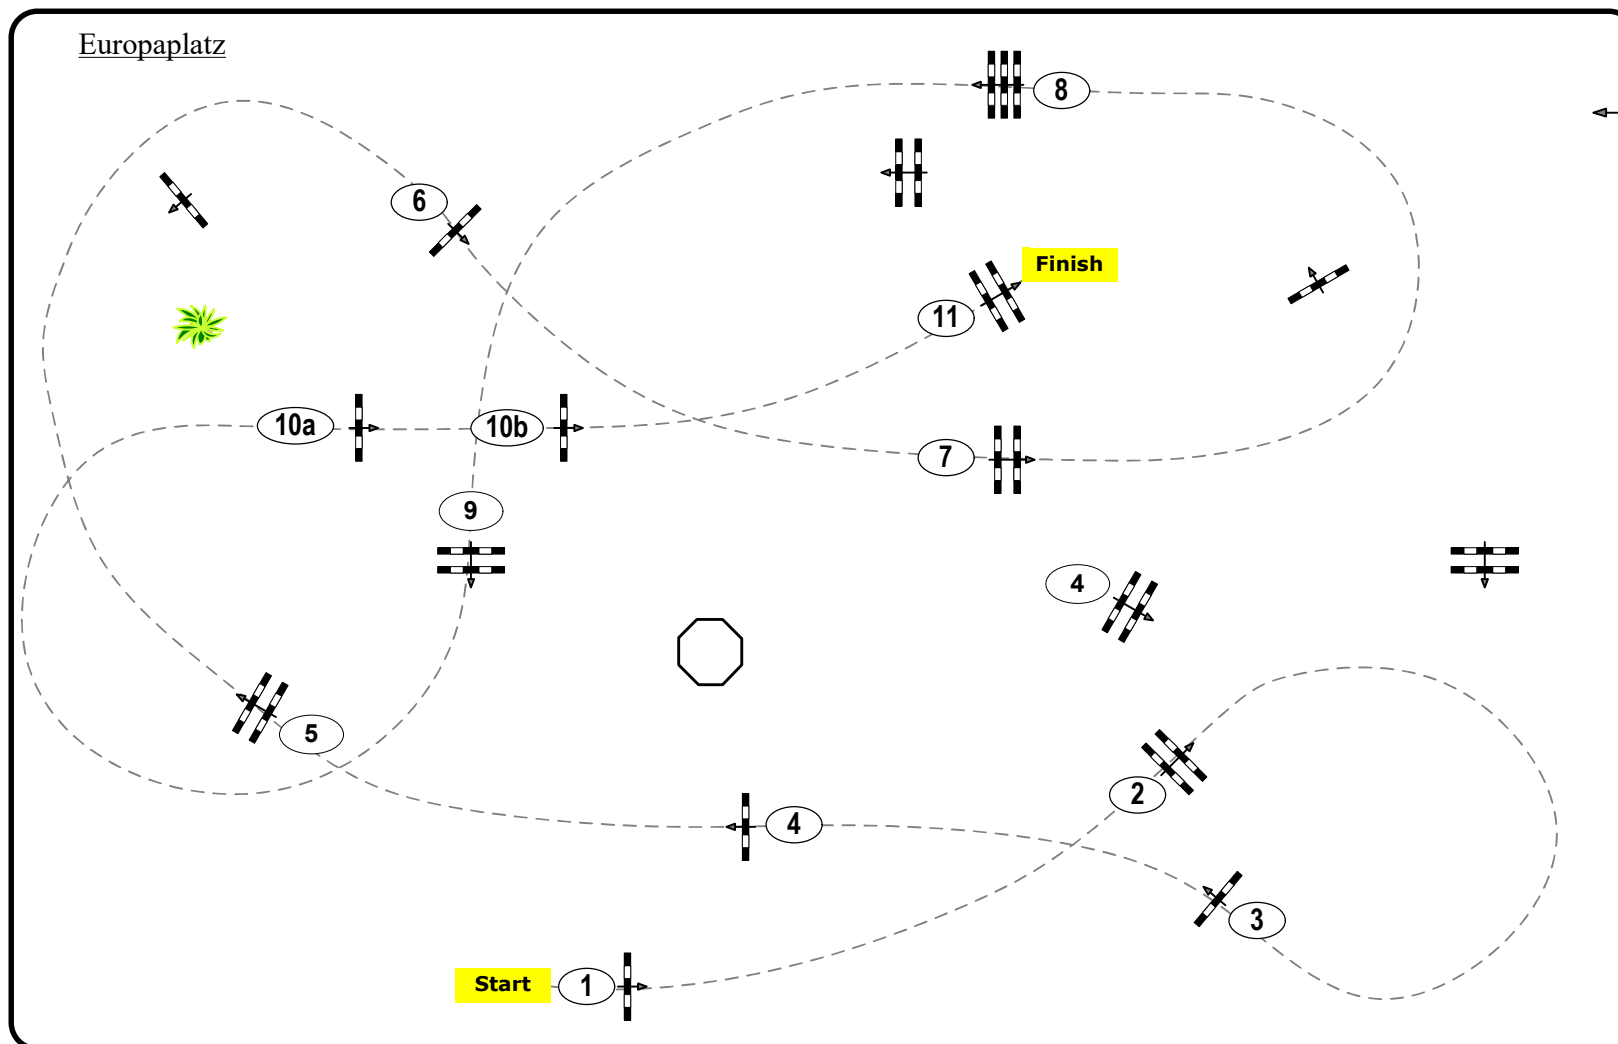

Youngster Tour 5 y.

Competition against the clock

Table: A

National RG:

FEI RG / Art. 238.1.1

Height: 1.10 m

Speed: 350 m/min

Length: 460 m

Time allowed: 79 sec

Time limit: 158 sec

Obstacles: 11

Efforts: 12

Parcours Design

Madl Franz (AUT)

Fuchs Hannes (AUT)

Oberwasserlechner Petra (AUT)