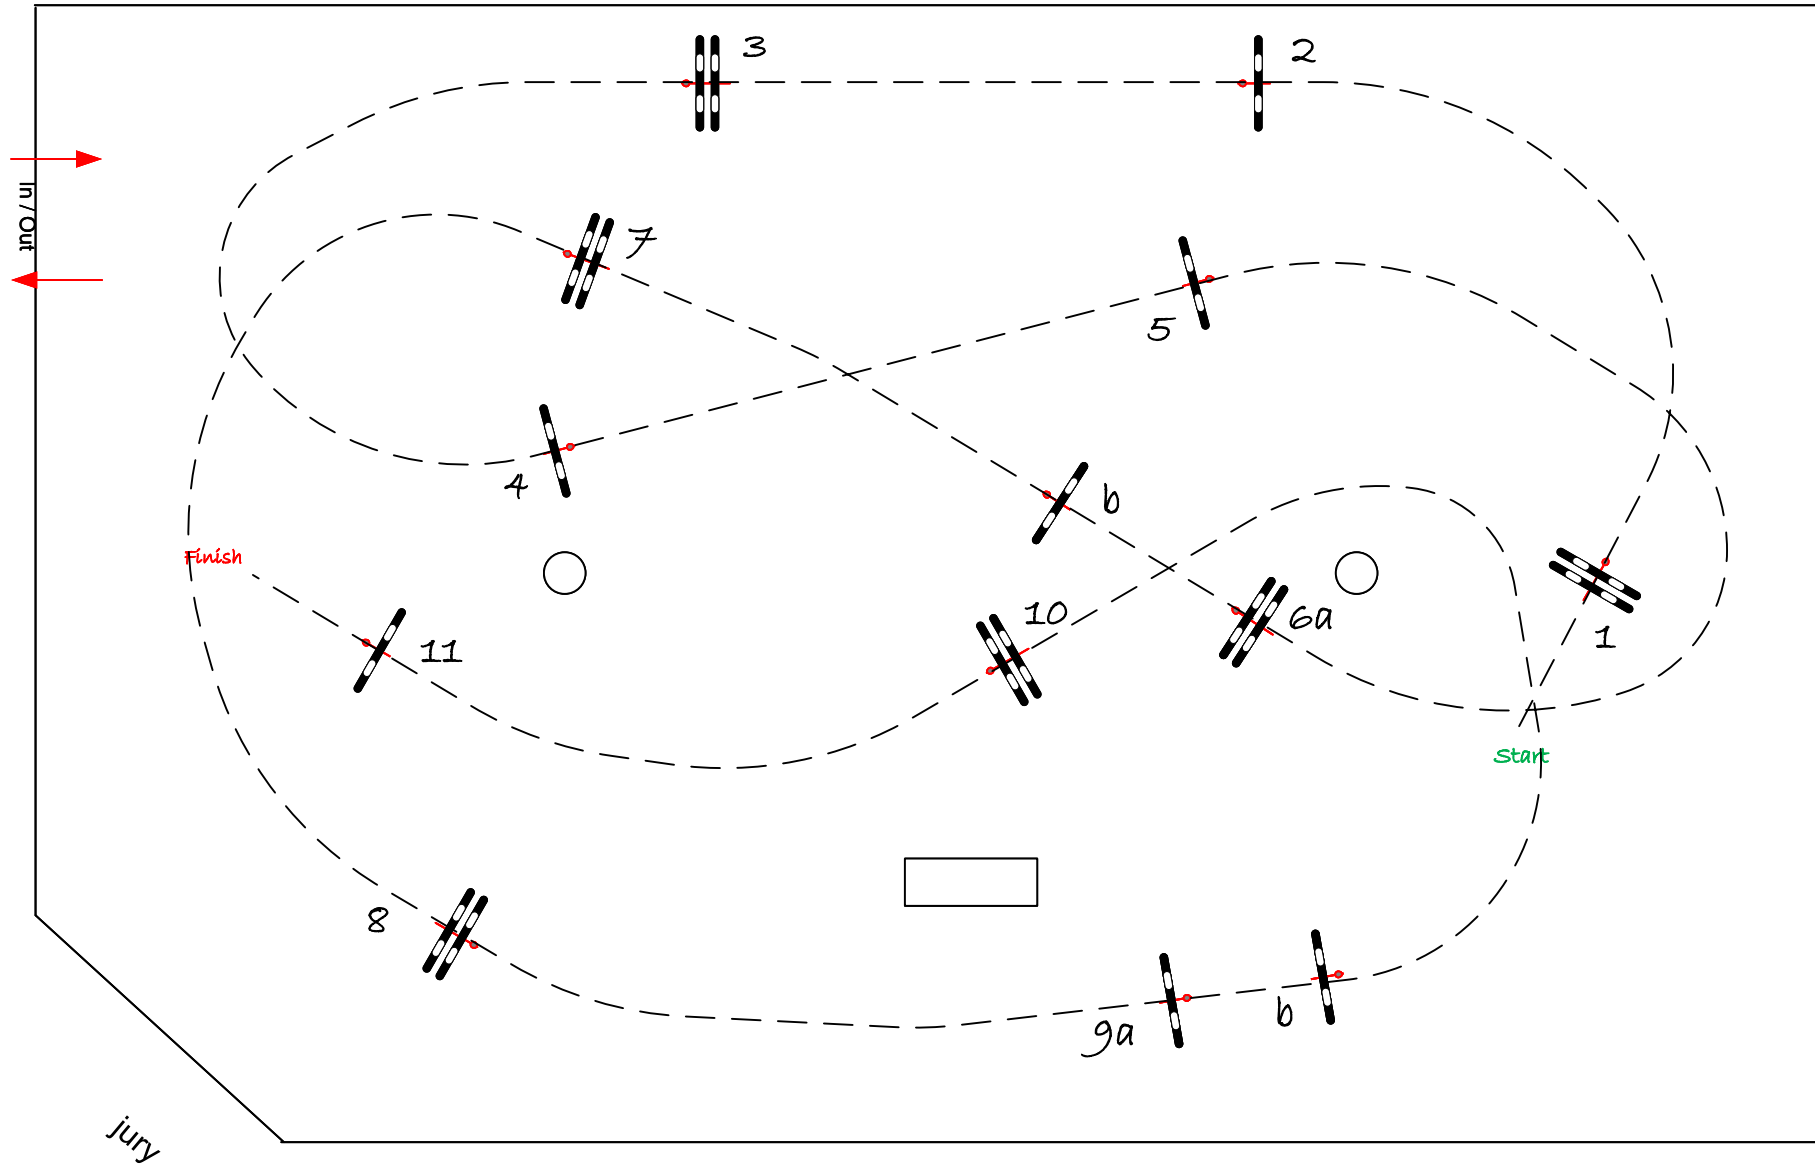

LENTE EUROREGIO

STEPH EX ARENA

Class No.: 15

1.00

Competition against the clock

zondag 30 april 2023

Table: A
National RG:
FEI RG / Art. 238.2.1
Height: 1.00 m

Speed: 325 m/min
Length: 490 m
Time allowed: 91 sec
Time limit: 182 sec

1st Phase: 11
Efforts: 13
Penalty sec:
Closed combination:

Assistent
Olivier verhaeghe