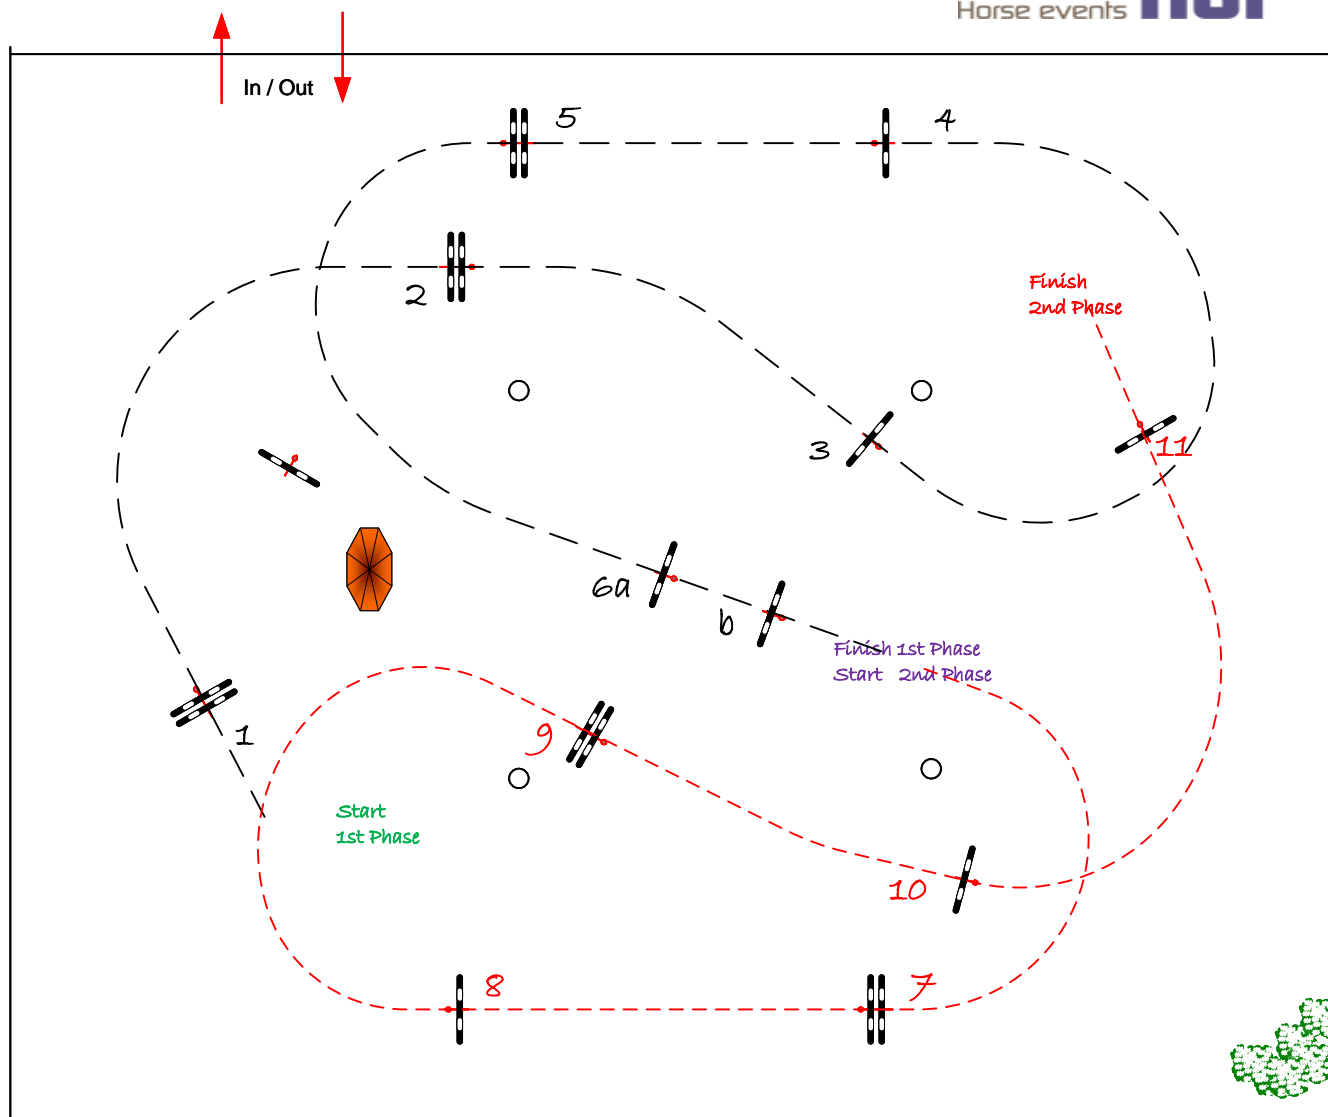

Height: 0.80 m

Speed: 325 m/min

Length: 260 m

Time allowed: 48 sec

Time limit: 96 sec

Obstacles: 1 - 6

Efforts: 7

Penalty sec

Closed combination:

2nd Phase:

~~7~~ - 11

Length: 220 m

Time allowed: 41 sec

Time limit: 82 sec

jury

Assistent  
Raf Willemse