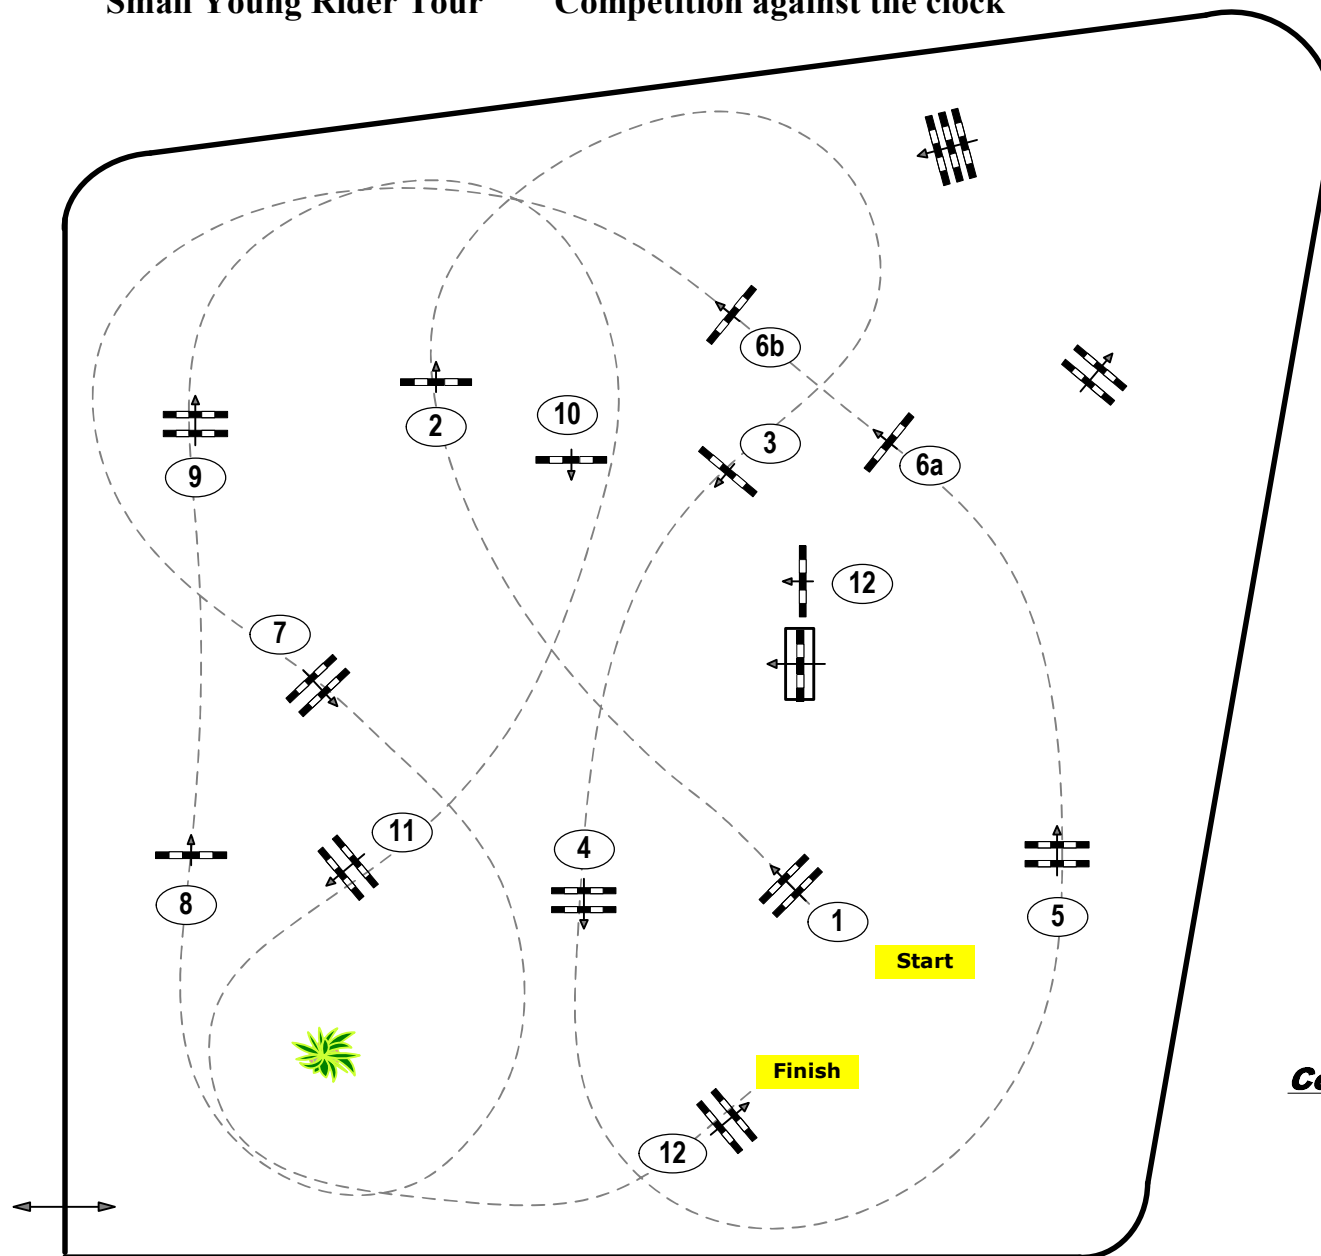

Small Young Rider Tour Competition against the clock

Table: A

National RG:

FEI RG / Art. 238.2.1

Height: 1,30 m

Speed: 350 m/min

Length: 480 m

Time allowed: 83 sec

Time limit: 166 sec

Obstacles: 12

Efforts: 13

Course Design:

Madl Franz (AUT)

Brandstätter Markus (AUT)

Fuchs Hannes (AUT)

Jury