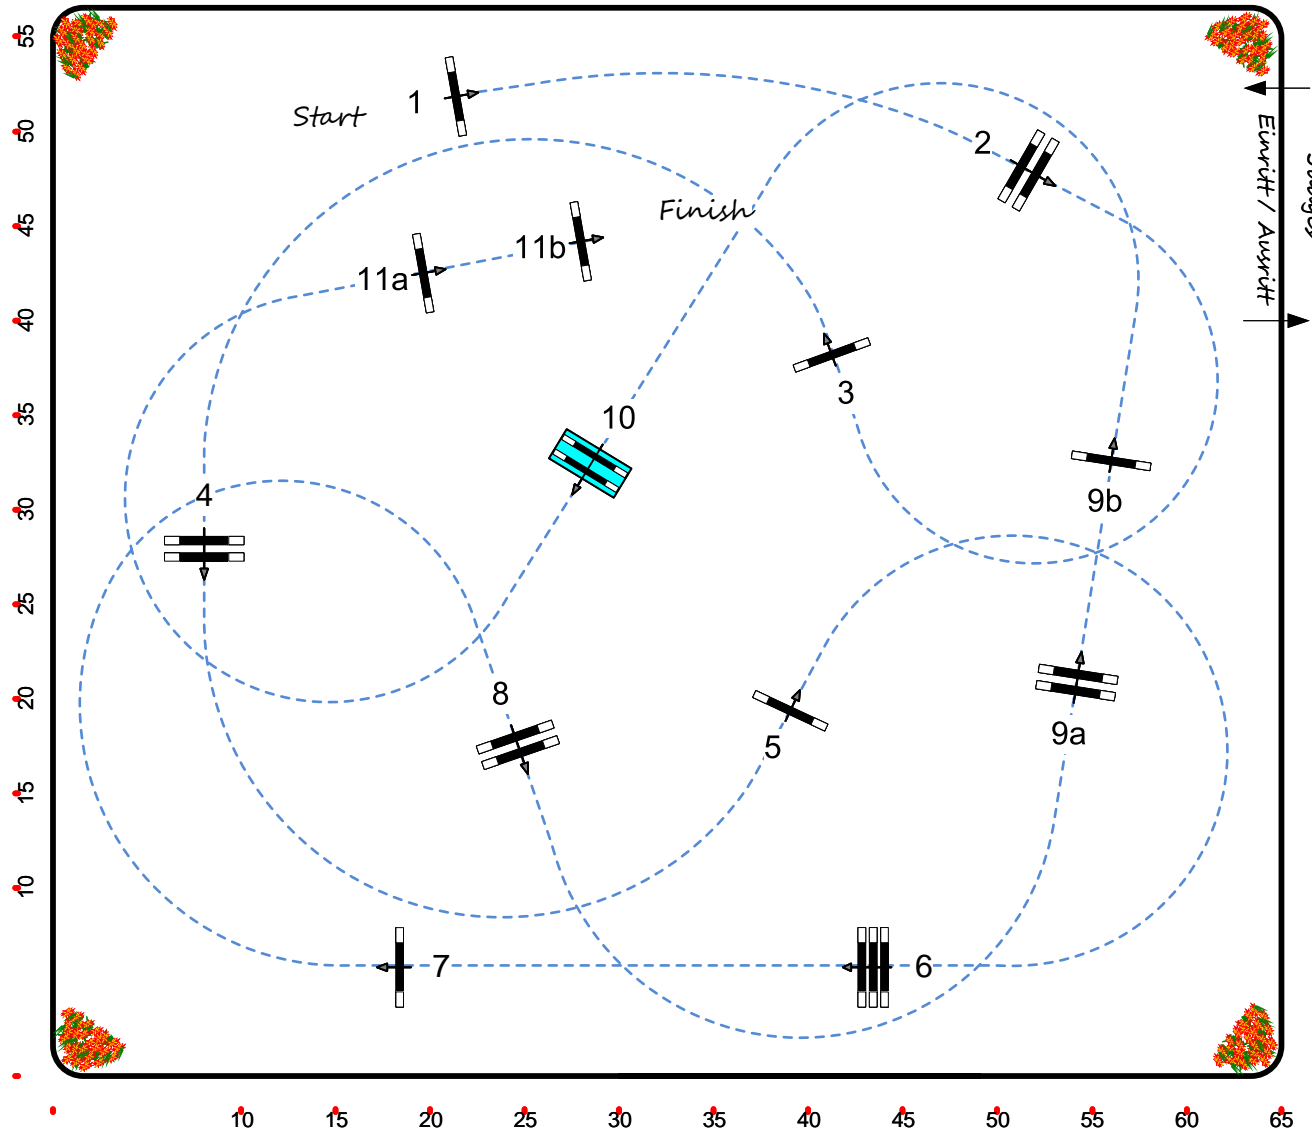

CSI2* / CSIYH1* / CSIU25 / CSI AmA

Donaueschingen Immenhöfe 2023

Course Designer:
Phil Schmauder
Sylvain Rossier
& Team

5

Class No.: 5
International Competition
Competition against the clock

Table: A
National RG:
FEI RG / Art. 238.2.1a
Height: 1,30 / 1,35 m

Speed: 350 m/min

Length: 500 m
Time allowed: 86 sec
Time limit: 172 sec

Obstacles: 11
Efforts: 13
Penalty sec

1st Jump-off:

Length: 0 m
Time allowed: 0 sec
Time limit: 0 sec