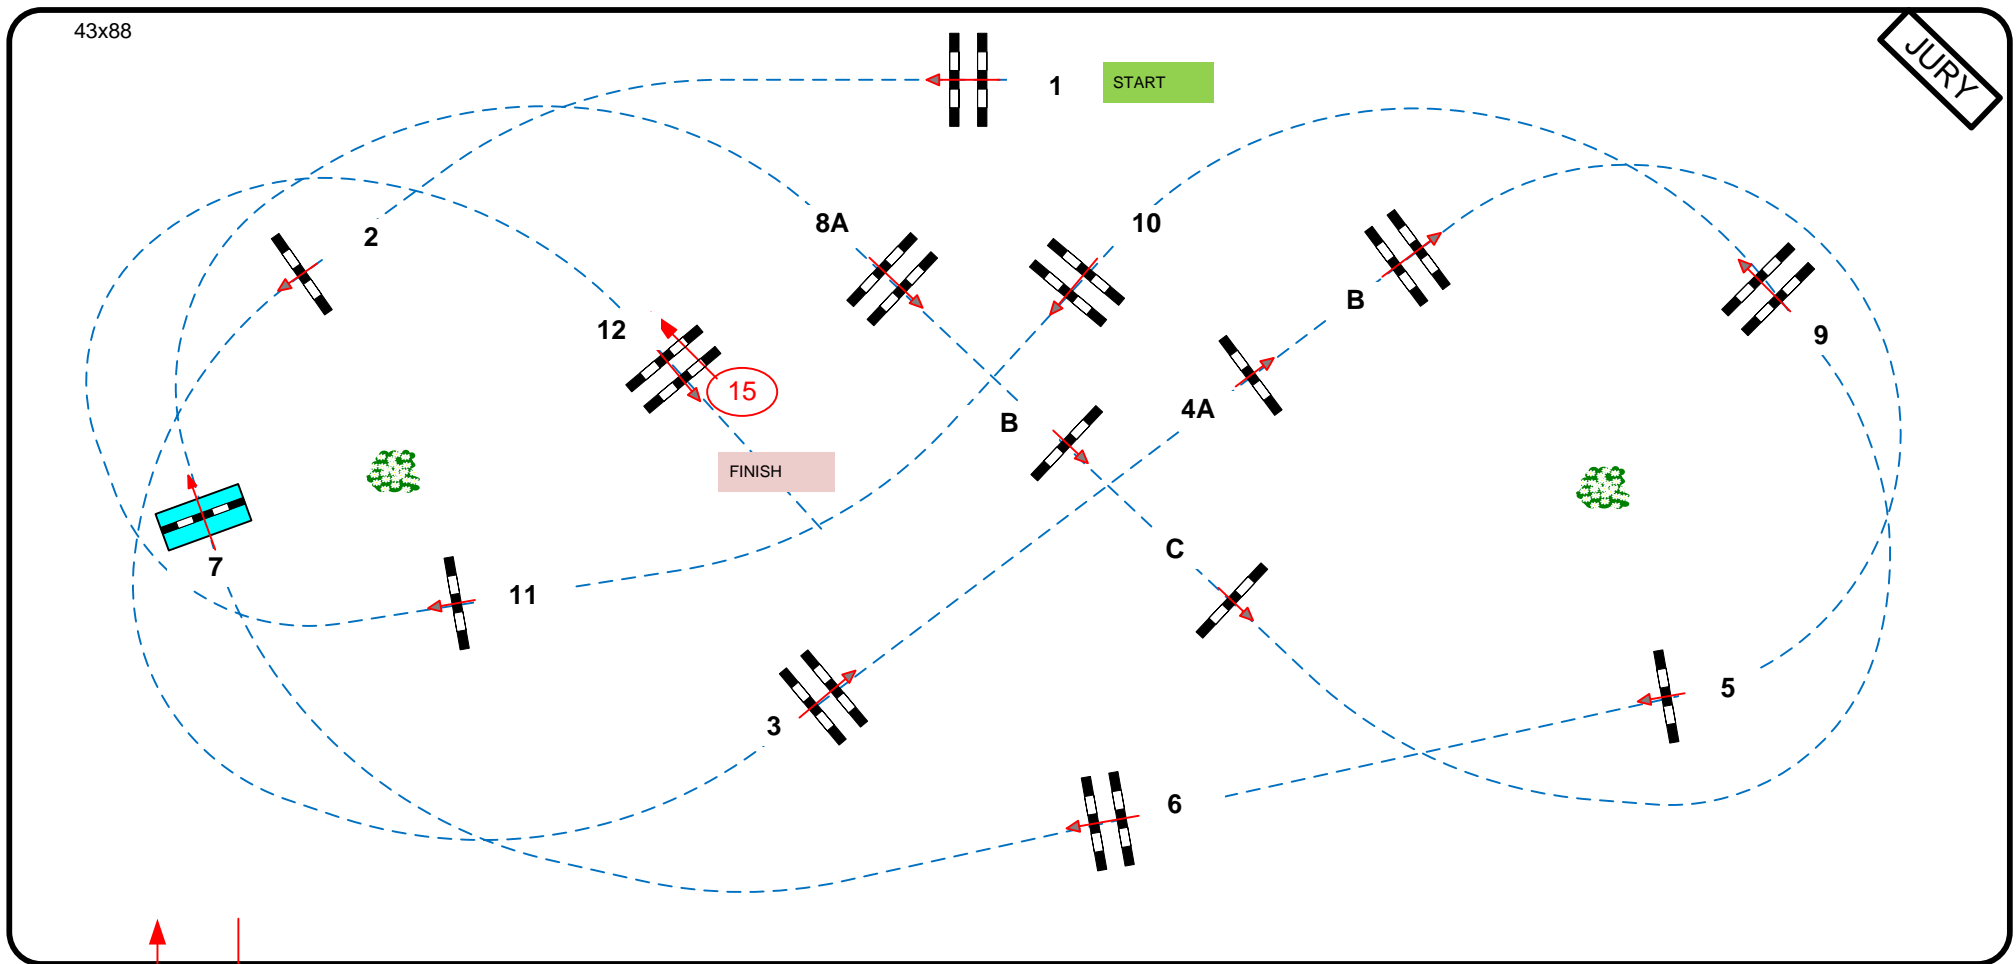

Class IX

CSI* 1,30 Grand Prix

Competition with jump-off

zondag 15 oktober 2023

Table: A
National RG:
FEI RG / Art. 238.2.2
Height: 1,30 m

Speed: 350 m/min
Length: 470 m
Time allowed: 81 sec
Time limit: 162 sec

Obstacles: 11
Efforts: 14

Jump off: **8C - 9 - 1 - 4AB - 5 - 15**
Length: 250 m
Time allowed: 43 sec
Time limit: 86 sec

16

In / Out