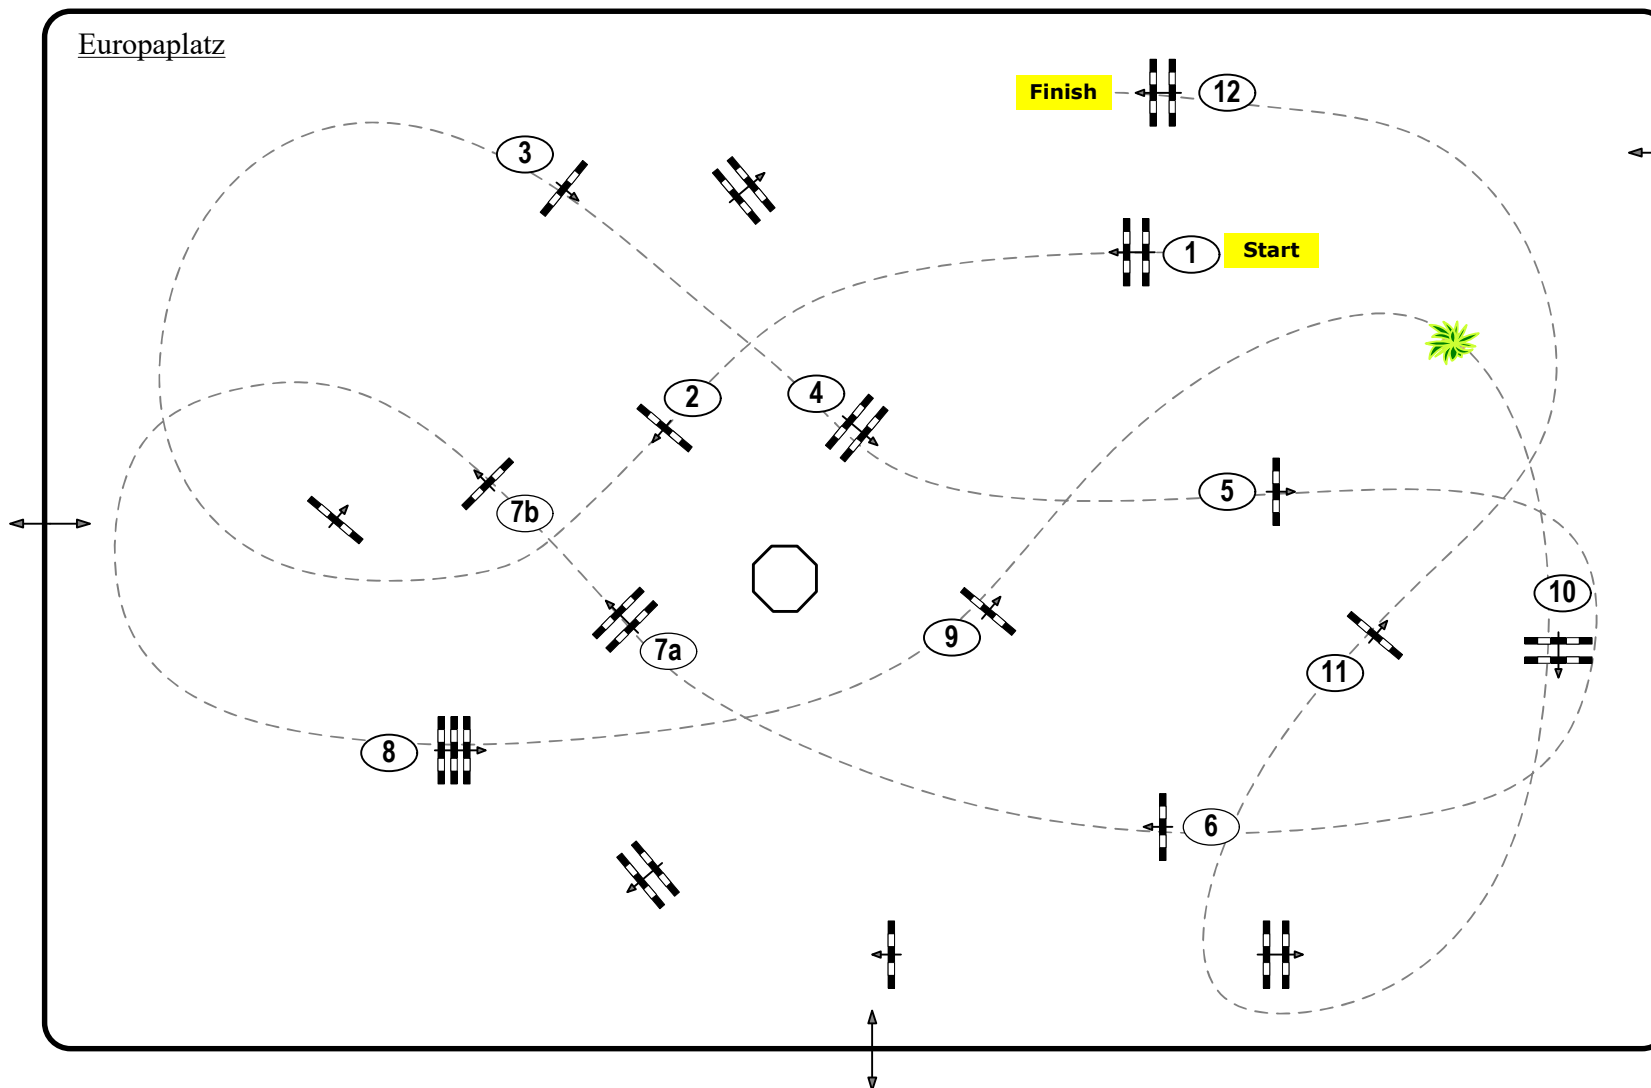

Bronze Tour

Competition against the clock

Table: A

National RG:

FEI RG / Art. 238.2.1

Height: 1,25 m

Speed: 350 m/min

Length: 480 m

Time allowed: 83 sec

Time limit: 166 sec

Obstacles: 12

Efforts: 13

IsiTrade
Jumps by Rothenberger

Parcours Design

Maedl Franz (AUT)

Fuchs Hannes (AUT)