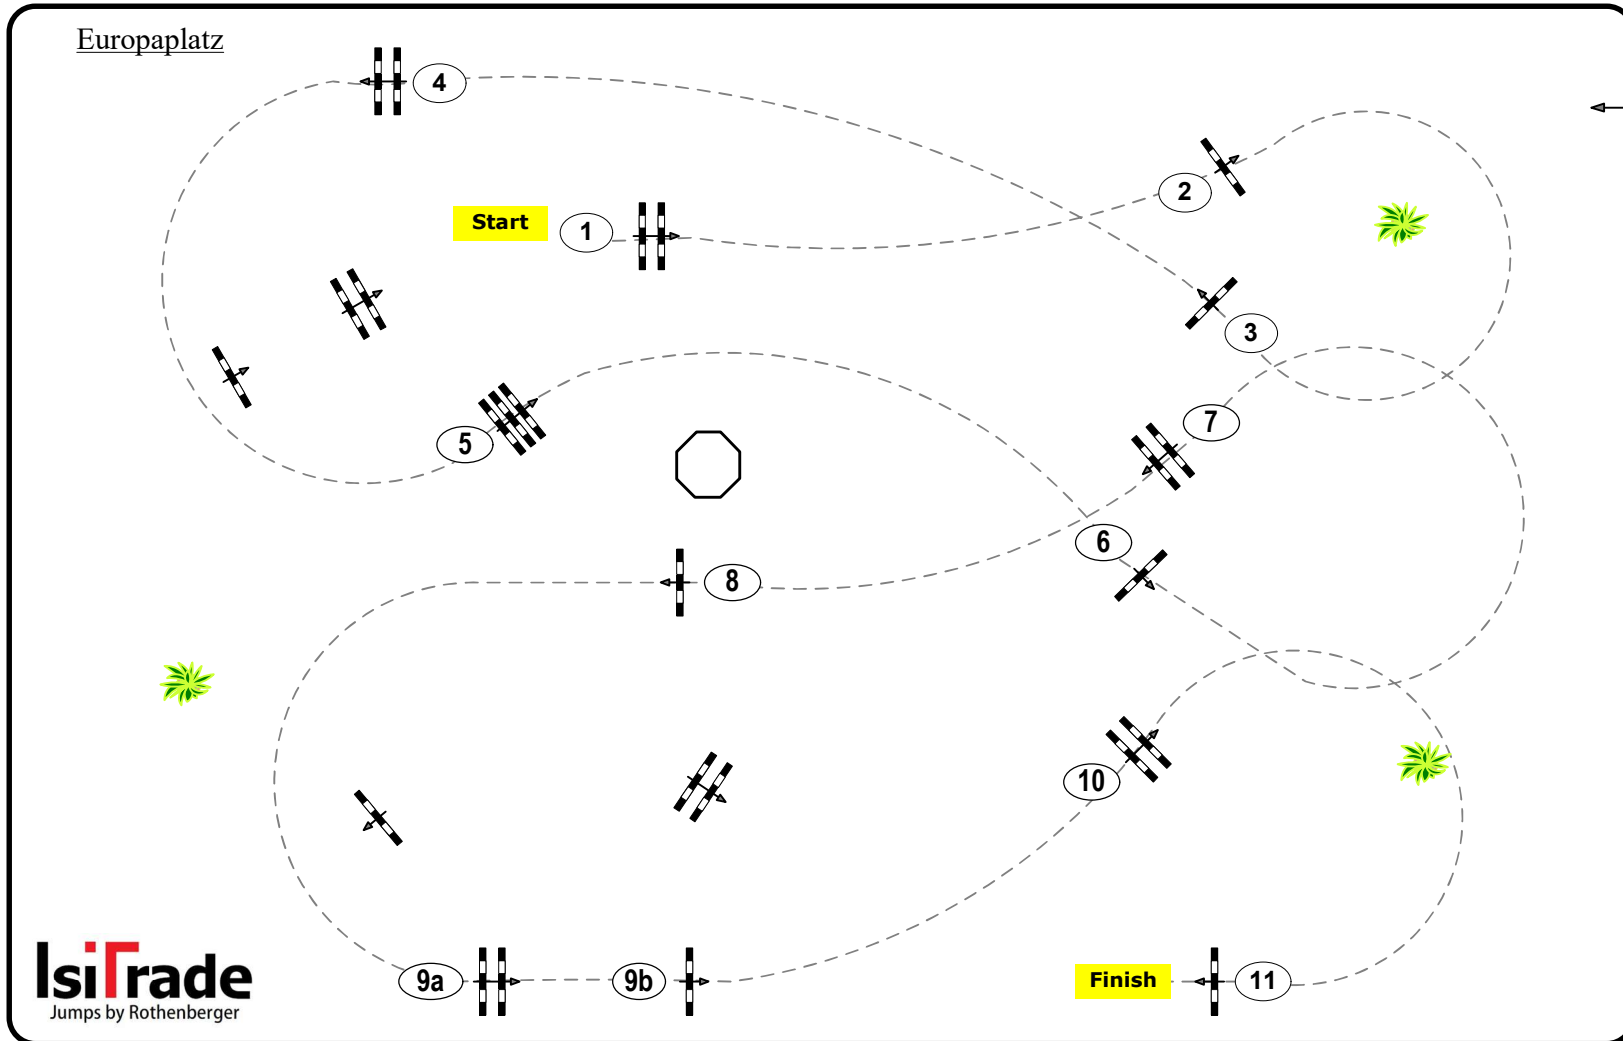

CSI2* CSI1* CSI1YH CSIU25 Stadl Paura, OÖ

Youngster Tour 5 y.

Competition not against the clock

Table: A

National RG:

FEI RG / Art. 238.1.1a

Height: 1.10 m

Speed: 350 m/min

Length: 490 m

Time allowed: 84 sec

Time limit: 168 sec

Obstacles: 11

Efforts: 12

Parcours Design

Madl Franz (AUT)

Fuchs Hannes (AUT)