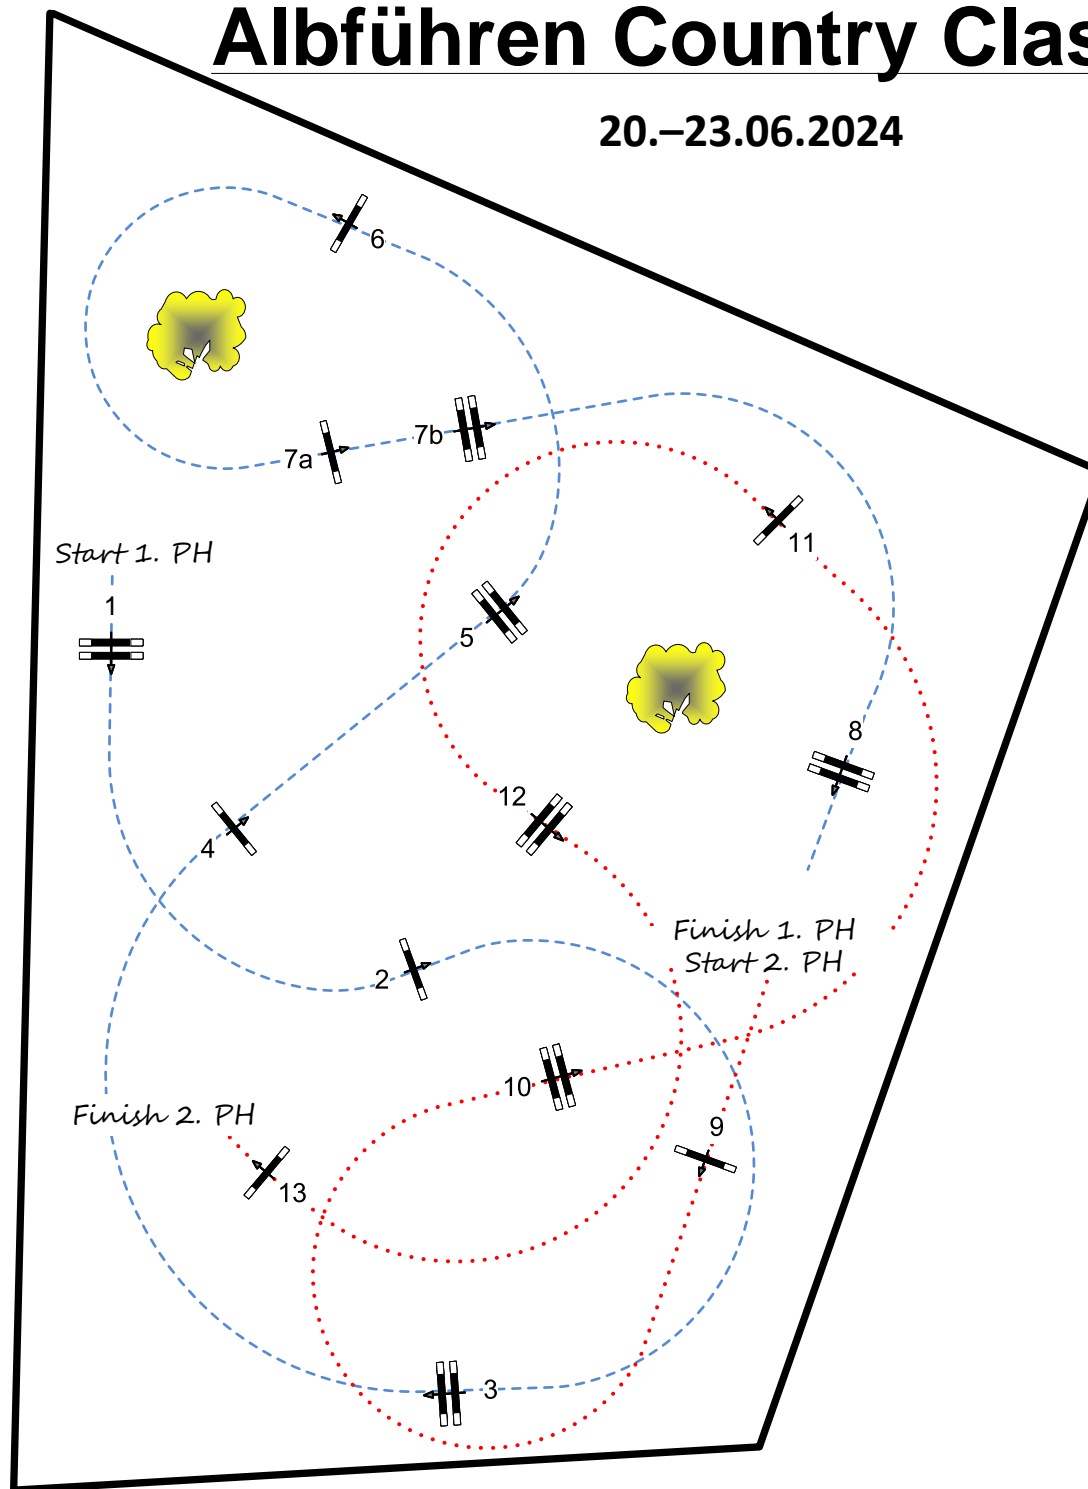

Albführen Country Classics 2024

20.–23.06.2024

Class No.: 12 15 18

Amateur Tour

Competition in two Phases

Sonntag, 23. Juni 2024

Table: A

National RG:

FEI RG / Art. 274.1.5.3

Height: 1,15 1,25 1,40 m

Speed: 350 m/min

Length: 340 m

Time allowed: 59 sec

Time limit: 118 sec

Obstacles: 8

Efforts: 9

Penalty sec

Closed combination:

2nd Phase:

9 - 13

Length: 220 m

Time allowed: 38 sec

Time limit: 76 sec

Course Designer:
Phil Schmauder
Philipp Schwender