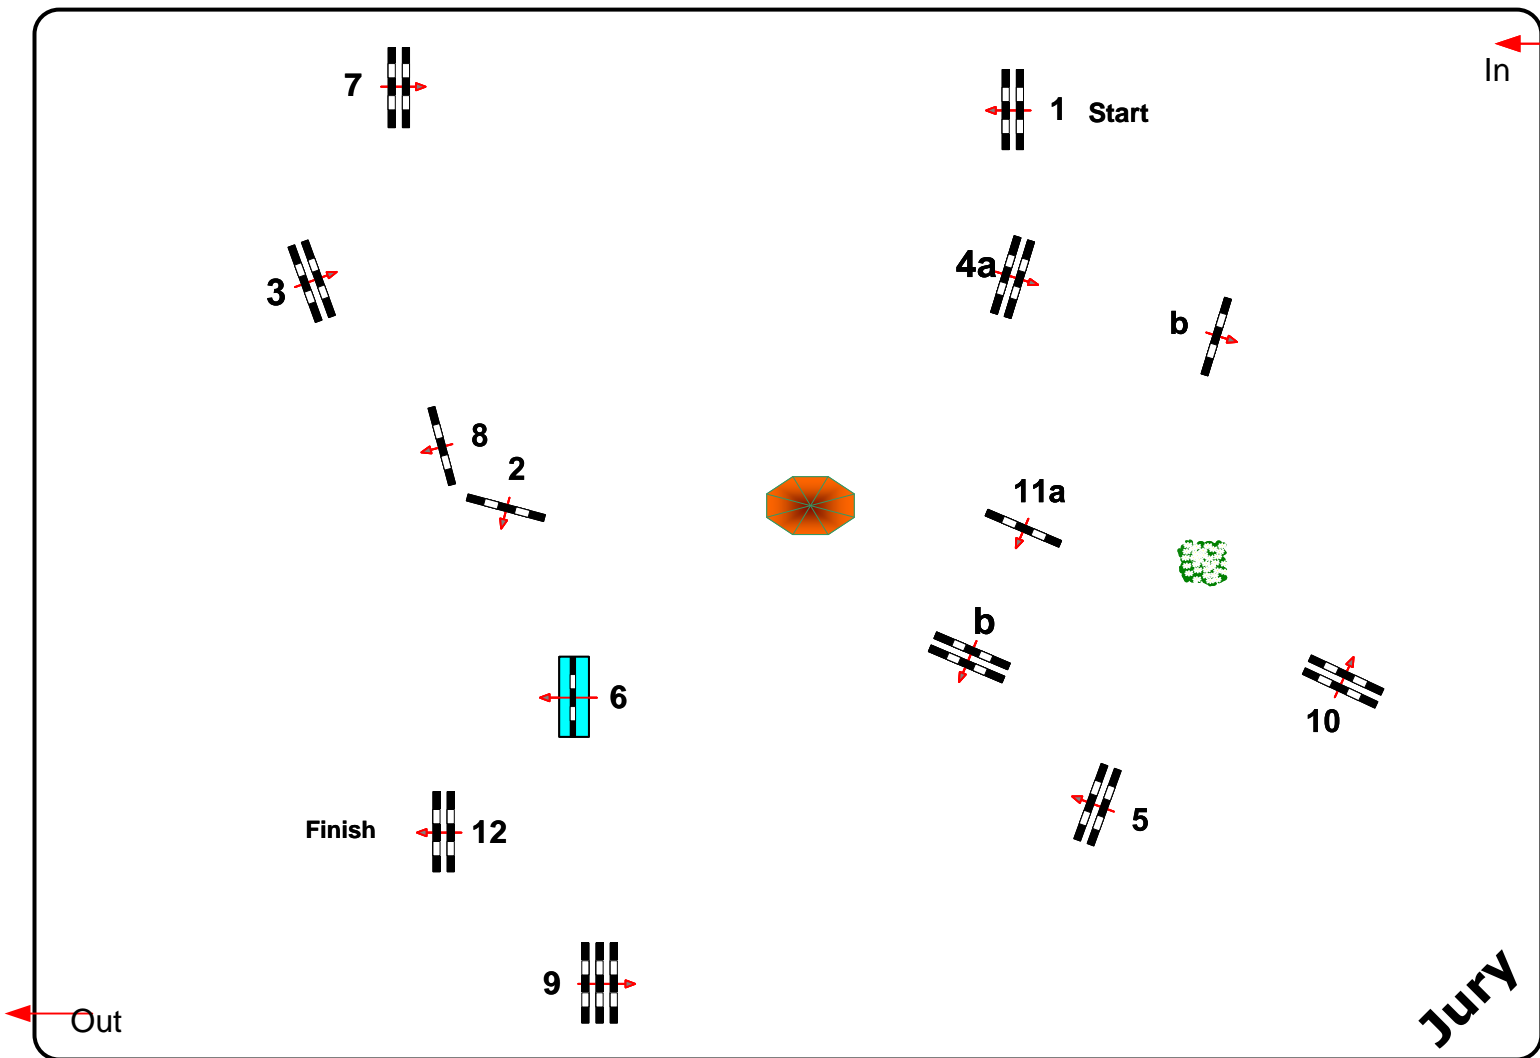

Class No.: 24

ASC Trophy

Competition against the clock

Freitag, 30. August 2024

10 15 20 25 30 35 40 45 50 55 60 65 70 75 80 85

Table: A  
National RG: 501,A1  
FEI RG / Art.  
Height: 1,40 m

Speed: 350 m/min

Length: 470 m  
Time allowed: 81 sec  
Time limit: 162 sec

Obstacles: 12  
Efforts: 14  
Penalty sec  
Closed combination:

2. Phase:

Length: 0 m  
Time allowed: 0 sec  
Time limit: 0 sec

Course Designer

Steffen Bühling GER  
Johann Sailer GER