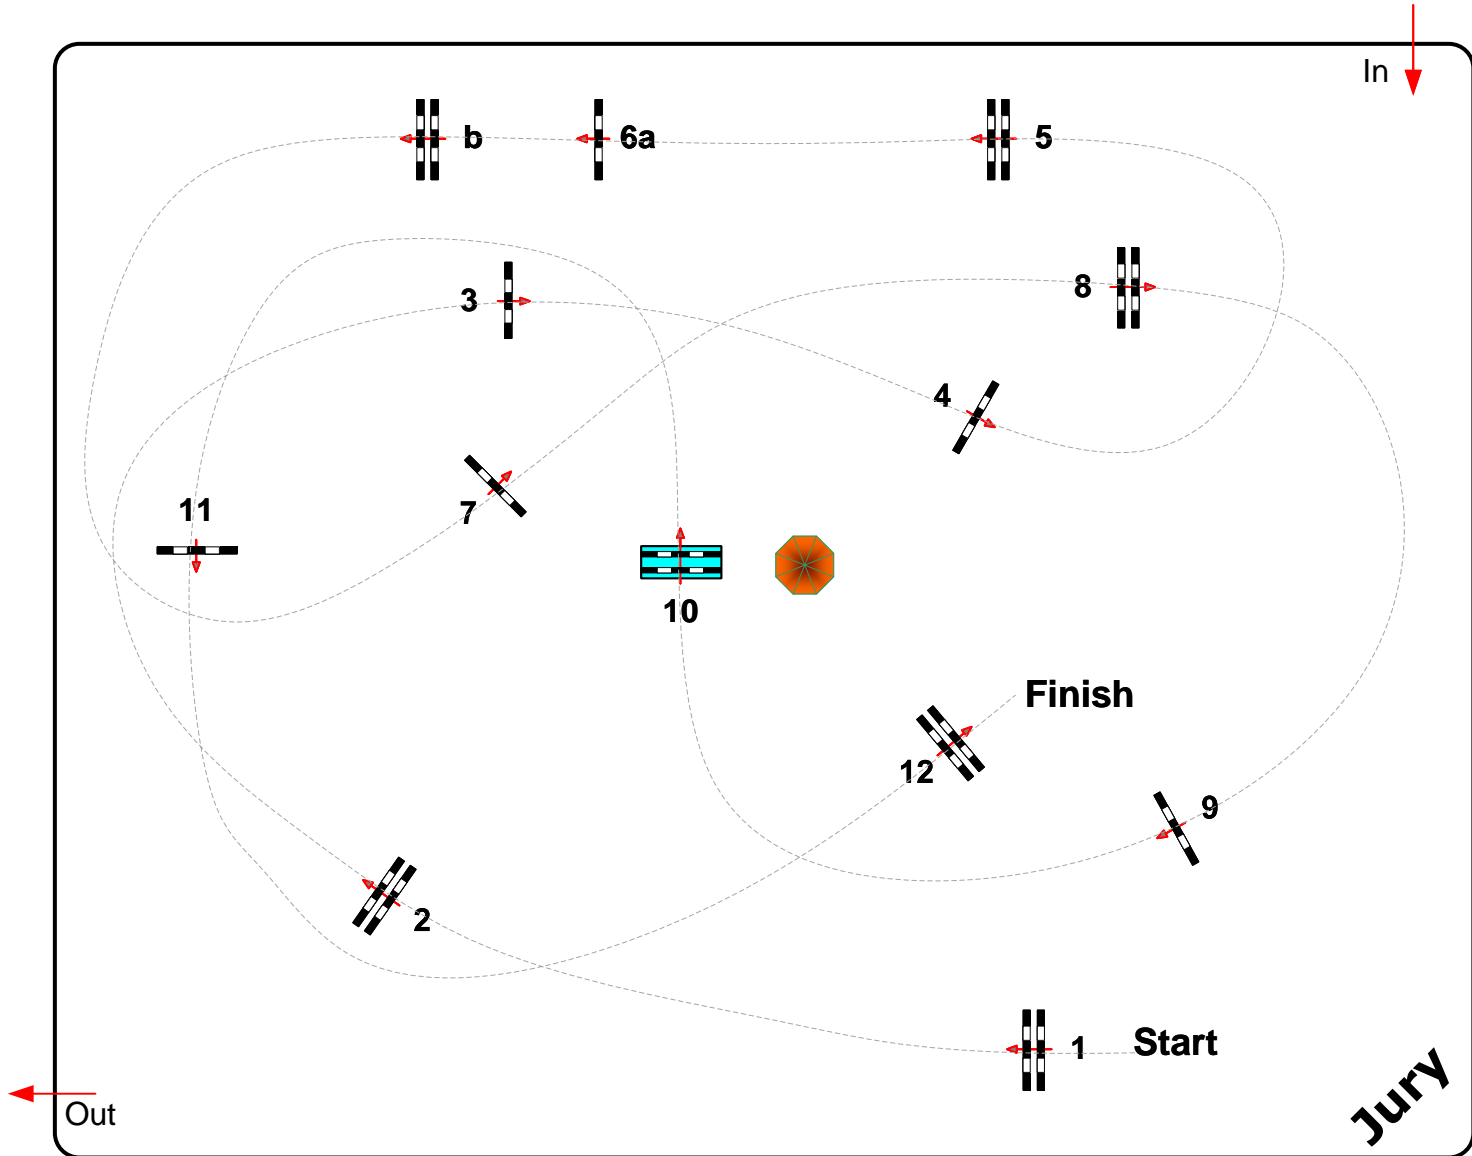

Class No.: 21

Amateur Tour

Competition against the clock

Samstag, 7. September 2024

Table: A
National RG:
FEI RG / Art. 238.2.1
Height: 1,40 m

Speed: 350 m/min

Length: 460 m
Time allowed: 79 sec
Time limit: 158 sec

Obstacles: 12
Efforts: 13
Penalty sec
Closed combination:

2. Phase:

Length: 0 m
Time allowed: 0 sec
Time limit: 0 sec

Course Designer

Steffen Bühling GER
Johann Sailer GER

Jury