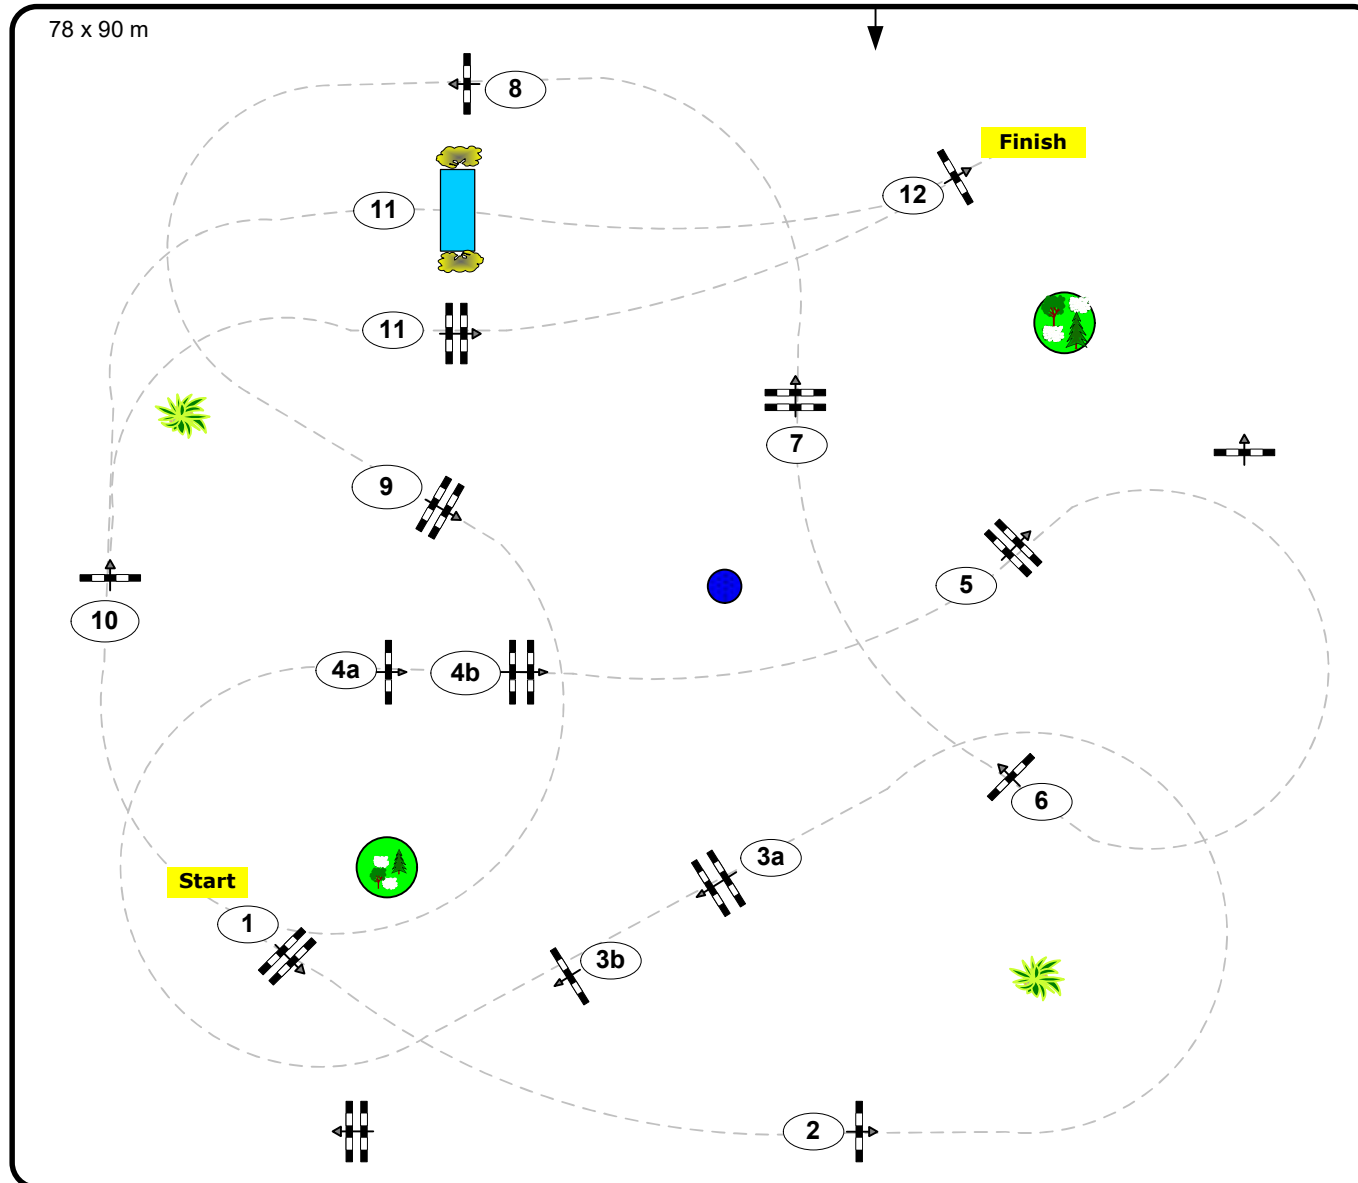

CSI2* CSI YH1* Lake Arena WR.Neustadt

The Equestrian Summer Circuit 2026 Part I

Class No.: 10 7 YO Horses

Competition not against the clock

Table: A

National RG:

FEI RG / Art. 220.1.1.1

Height: 1,30 m

Speed: 350 m/min

Length: 500 m

Time allowed: 86 sec

Time limit: 172 sec

Obstacles: 12

Efforts: 14

Course Design:

Franz Madl (AUT)