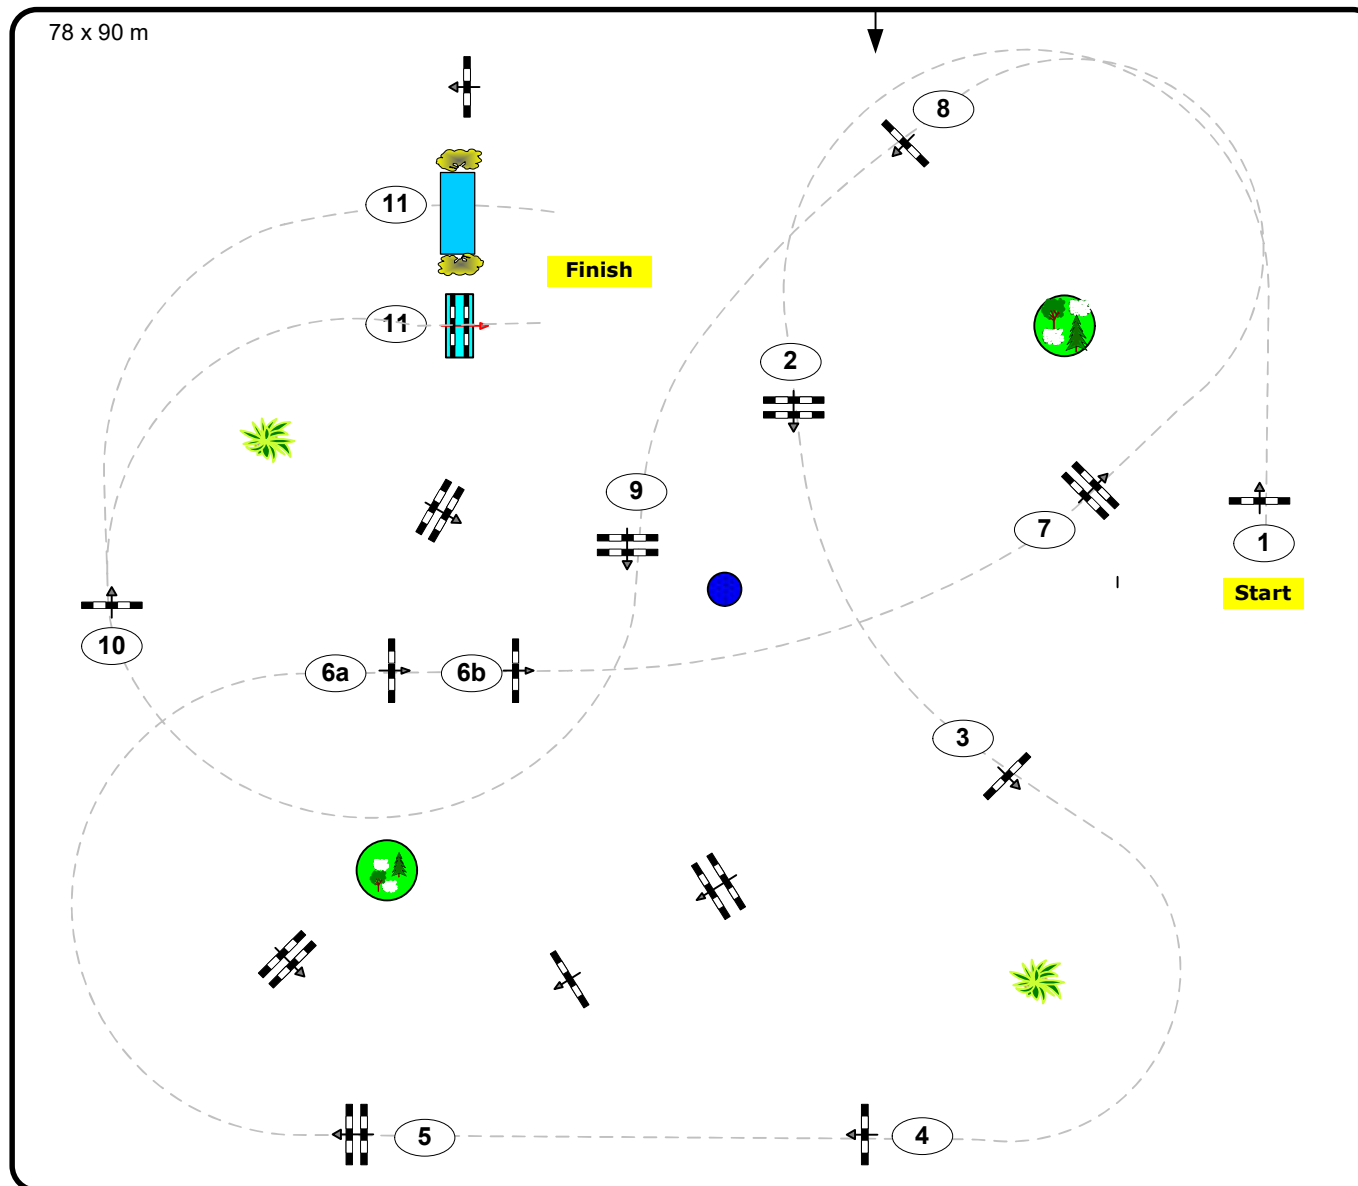

CSI2* CSI YH1* Lake Arena WR.Neustadt

The Equestrian Summer Circuit 2026 Part I

Class No.: 08

5 YO Horses

Competition not against the clock

Table: A

National RG:

FEI RG / Art. 220.1.1.1

Height: 1,10 m

Speed: 350 m/min

Length: 470 m

Time allowed: 81 sec

Time limit: 162 sec

Obstacles: 11

Efforts: 12

Course Design: