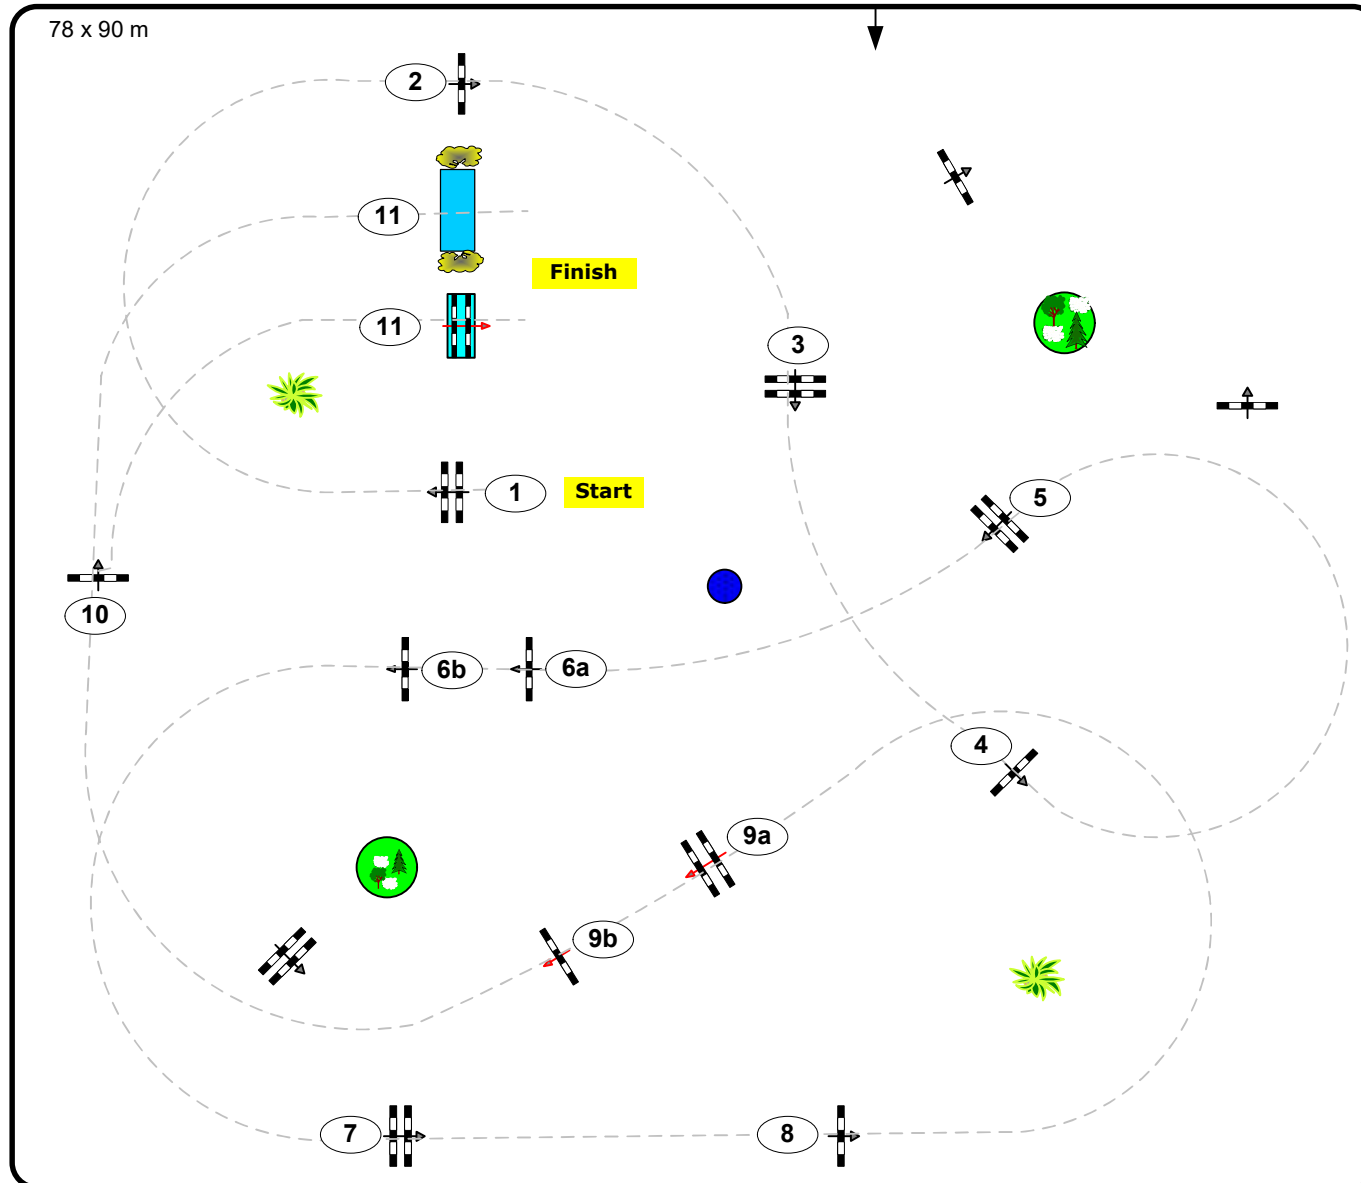

CSI2* CSI YH1* Lake Arena WR.Neustadt

The Equestrian Summer Circuit 2026 Part I

Class No.: 09

6 YO Horses

Competition not against the clock

Table: A

National RG:

FEI RG / Art. 220.1.1.1

Height: 1,20 m

Speed: 350 m/min

Length: 470 m

Time allowed: 81 sec

Time limit: 162 sec

Obstacles: 11

Efforts: 13

Course Design: